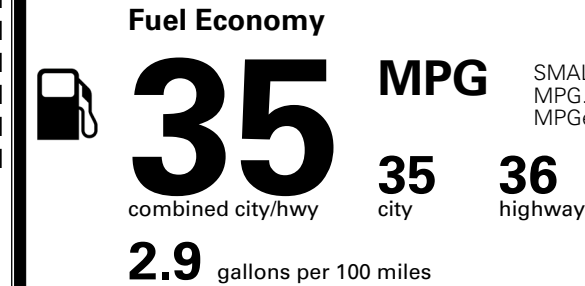

EPA DOT Fuel Economy and Environment

Gasoline Vehicle

SMALL SUVs range from 14 to 138 MPG. The best vehicle rates 146 MPGe.

You save
$1,250
in fuel costs
over 5 years
compared to the
average new vehicle.

Annual fuel cost
$1,350