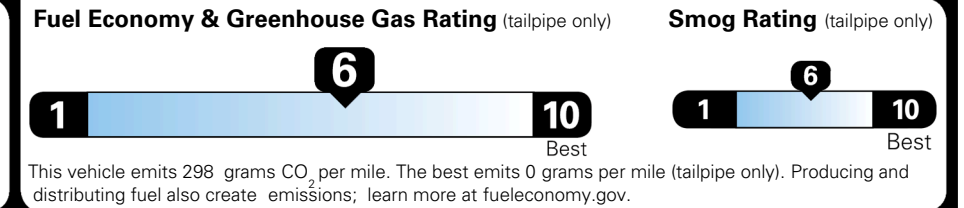

TOTAL ADDITIONAL WEIGHT: 7.2

EPA DOT Fuel Economy and Environment

Gasoline Vehicle

You save \$250
 in fuel costs over 5 years compared to the average new vehicle.

Annual fuel cost \$1,550

Actual results will vary for many reasons, including driving conditions and how you drive and maintain your vehicle. The average new vehicle gets 29 MPG and costs \$8,000 to fuel over 5 years. Cost estimates are based on 15,000 miles per year at \$ 3.10 per gallon. MPGe is miles per gasoline gallon equivalent. Vehicle emissions are a significant cause of climate change and smog.