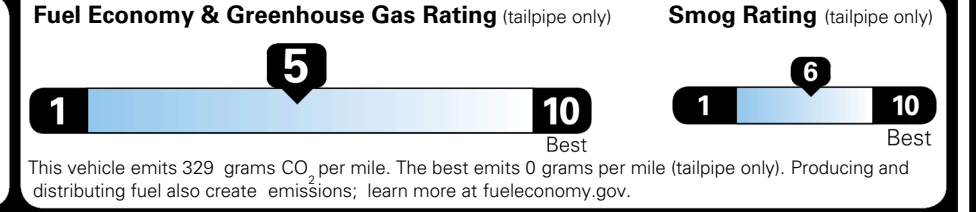

Actual results will vary for many reasons, including driving conditions and how you drive and maintain your vehicle. The average new vehicle gets 29 MPG and costs $8,500 to fuel over 5 years. Cost estimates are based on 15,000 miles per year at $ 3.30 per gallon. MPGe is miles per gasoline gallon equivalent. Vehicle emissions are a significant cause of climate change and smog.

fueleconomy.gov
Calculate personalized estimates and compare vehicles

Smartphone QR Code