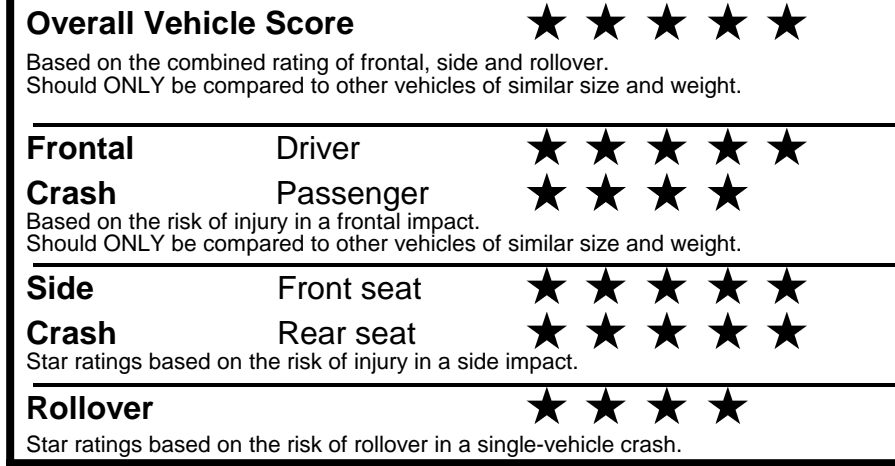

fueleconomy.gov
 Calculate personalized estimates and compare vehicles

Smartphone QR Code

GOVERNMENT 5-STAR SAFETY RATINGS

PARTS CONTENT INFORMATION

FOR VEHICLES IN THIS CAR LINE U.S./CANADIAN PARTS CONTENT: 0 %