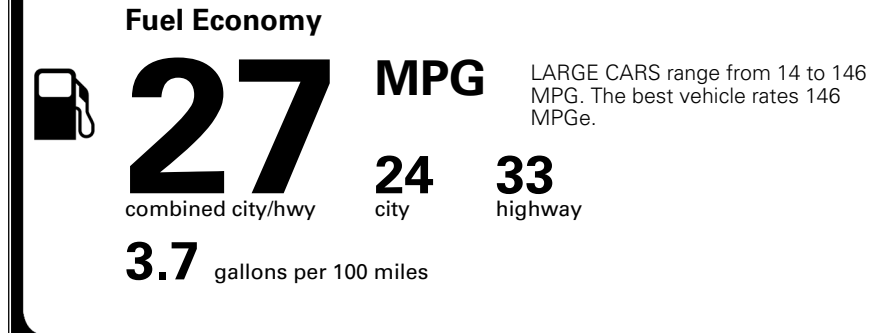

EPA DOT Fuel Economy and Environment

Gasoline Vehicle

You spend \$750 more in fuel costs over 5 years
 compared to the average new vehicle.

Annual fuel cost \$1,850

Actual results will vary for many reasons, including driving conditions and how you drive and maintain your vehicle. The average new vehicle gets 29 MPG and costs \$8,500 to fuel over 5 years. Cost estimates are based on 15,000 miles per year at \$ 3.30 per gallon. MPGe is miles per gasoline gallon equivalent. Vehicle emissions are a significant cause of climate change and smog.