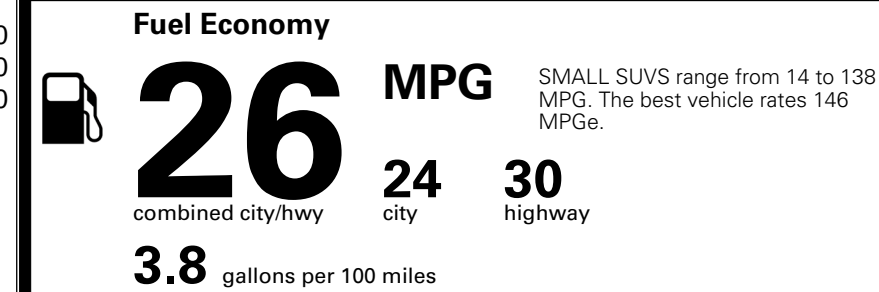

MSRP INCLUDING OPTIONS

\$ 33,915.00

INLAND FREIGHT AND HANDLING

\$ 1,495.00

TOTAL MANUFACTURER'S SUGGESTED RETAIL PRICE ▶

\$ 35,410.00

*Additional terms and conditions apply.
 **Kia Connect may be currently unavailable for some Model Year 2022 and newer vehicles sold or purchased in Massachusetts; please see owners.kia.com for more information.
 NOTE: When you purchase this vehicle, Kia America, Inc. collects personal information you provide to the dealership. For information on our collection and use of personal information and your rights, please see our Privacy Policy on www.kia.com.

TOTAL ADDITIONAL WEIGHT: 10.9

EPA DOT Fuel Economy and Environment

Gasoline Vehicle

You spend \$1,000 more in fuel costs over 5 years compared to the average new vehicle.

Annual fuel cost \$1,900

Actual results will vary for many reasons, including driving conditions and how you drive and maintain your vehicle. The average new vehicle gets 29 MPG and costs \$8,500 to fuel over 5 years. Cost estimates are based on 15,000 miles per year at \$ 3.30 per gallon. MPGe is miles per gasoline gallon equivalent. Vehicle emissions are a significant cause of climate change and smog.