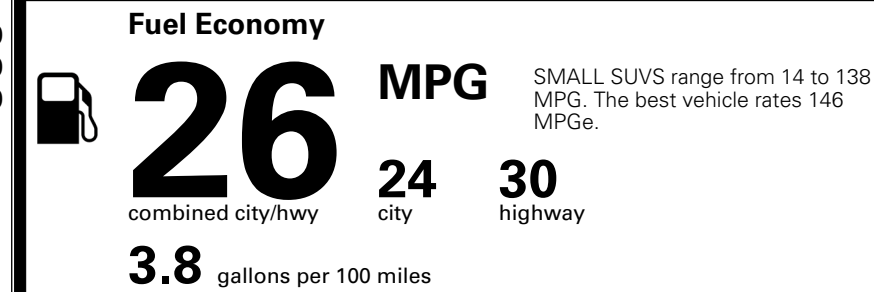

EPA DOT Fuel Economy and Environment

Gasoline Vehicle

You spend $1,000 more in fuel costs over 5 years compared to the average new vehicle.

Annual fuel cost $1,900