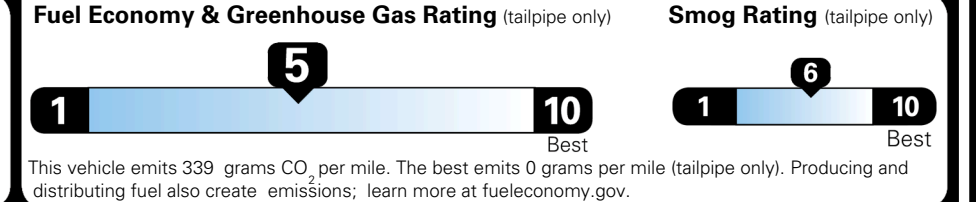

You spend $1,000 more in fuel costs over 5 years compared to the average new vehicle.

Annual fuel cost $1,900