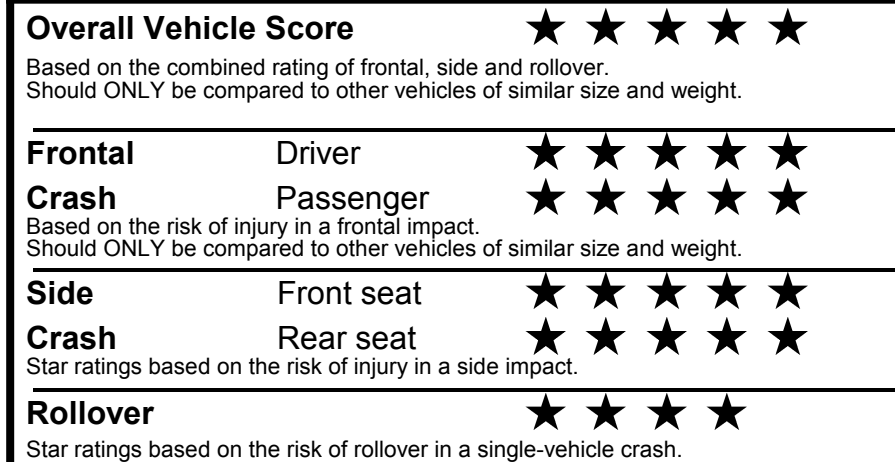

fueleconomy.gov

Calculate personalized estimates and compare vehicles

GOVERNMENT 5-STAR SAFETY RATINGS

Star ratings range from 1 to 5 stars (★★★★★) with 5 being the highest. Source: National Highway Traffic Safety Administration (NHTSA). www.safercar.gov or 1-888-327-4236