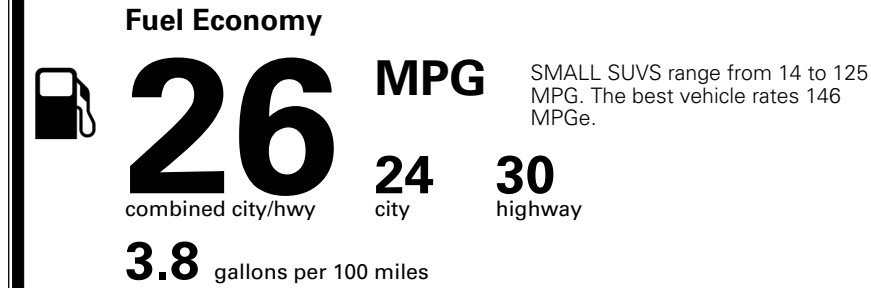

\$ 1,495.00

TOTAL MANUFACTURER'S SUGGESTED RETAIL PRICE ▶

\$ 35,215.00

EPA DOT Fuel Economy and Environment

Gasoline Vehicle

You spend \$1,000 more in fuel costs over 5 years compared to the average new vehicle.